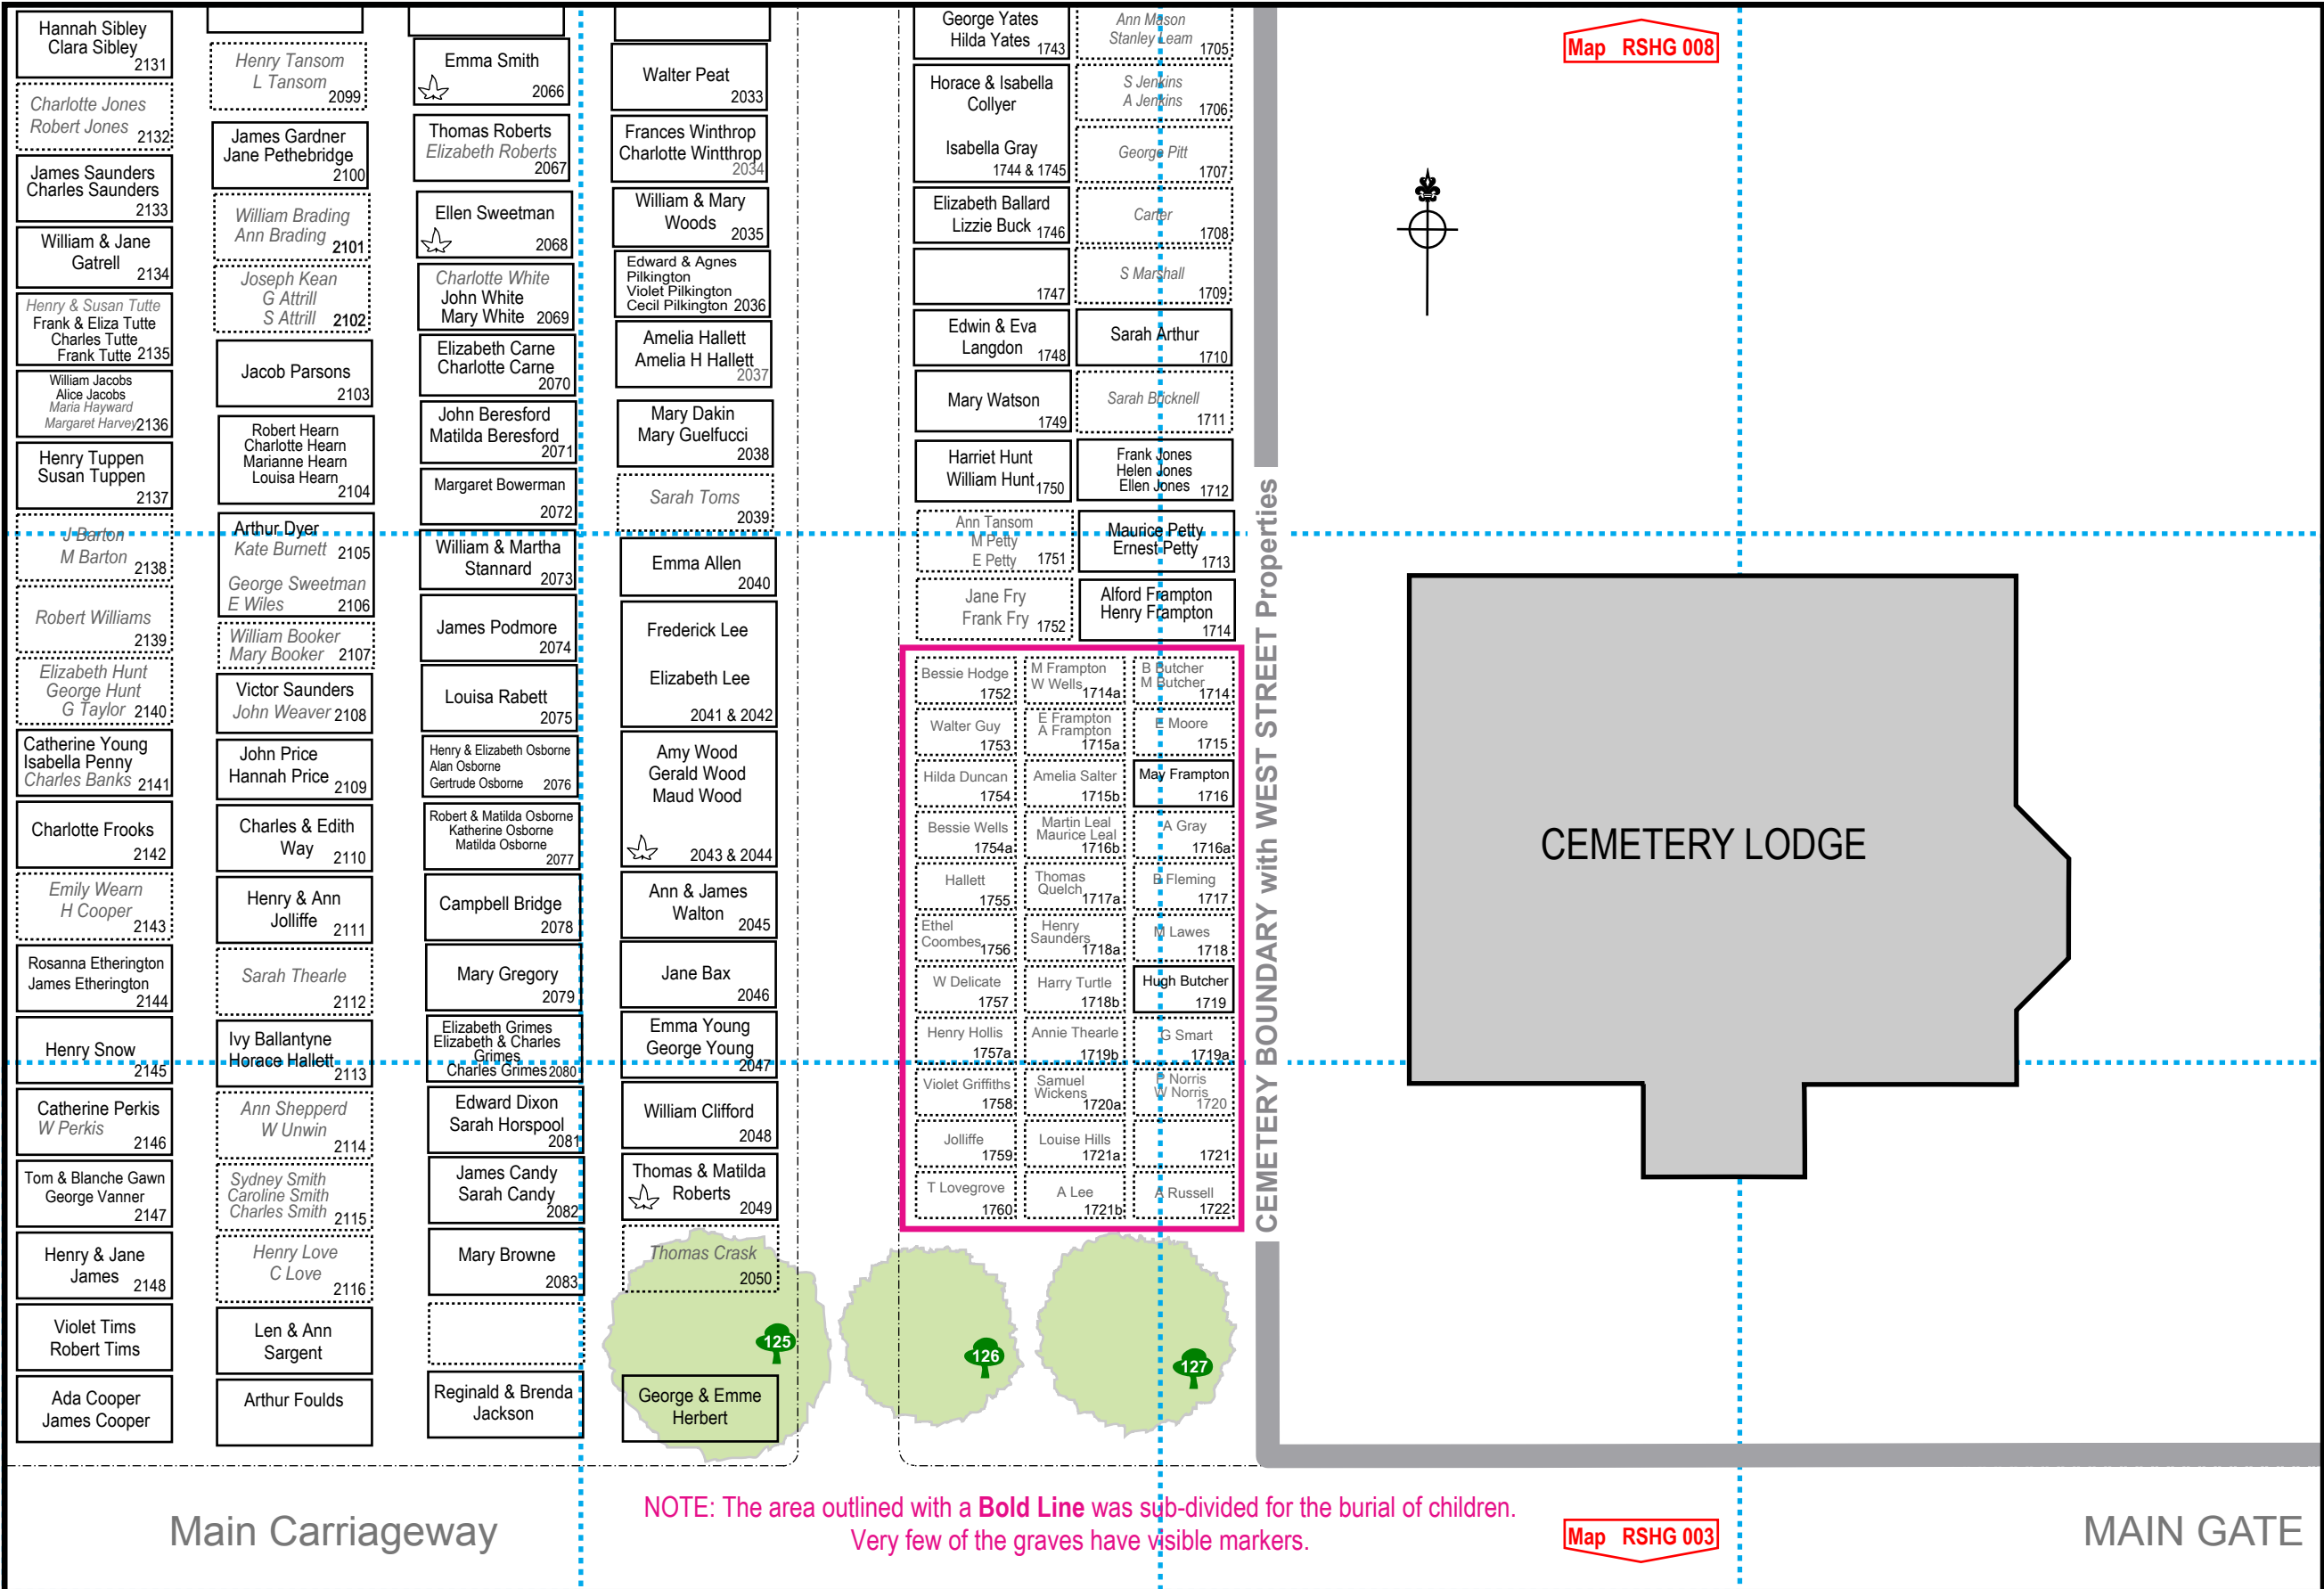

A

B

C

D

1

2

3

Map RSHG 009

Map RSHG 008

Map RSHG 003

NOTE: The area outlined with a **Bold Line** was sub-divided for the burial of children.
 Very few of the graves have visible markers.

RYDE SOCIAL HERITAGE GROUP
 © Ryde Social Heritage Group 2007

RYDE OLD CEMETERY
 APPROXIMATE SCALE ONLY
 0 ————— 5
 METRES

This Map has been produced by the Ryde Social Heritage Group. It is a work in progress and there is no guarantee of absolute accuracy. Alterations and/or additions will be made as further or more accurate information becomes available to the Group.
NOTE: Please read the WARNINGS on the Legend Sheet

Drawn:	David Earle
Surveyed:	David Earle & Lydia Jackson
Print Date:	
Legend available as a separate sheet	

RSHG 007
 REVISION 30 JUL 2010