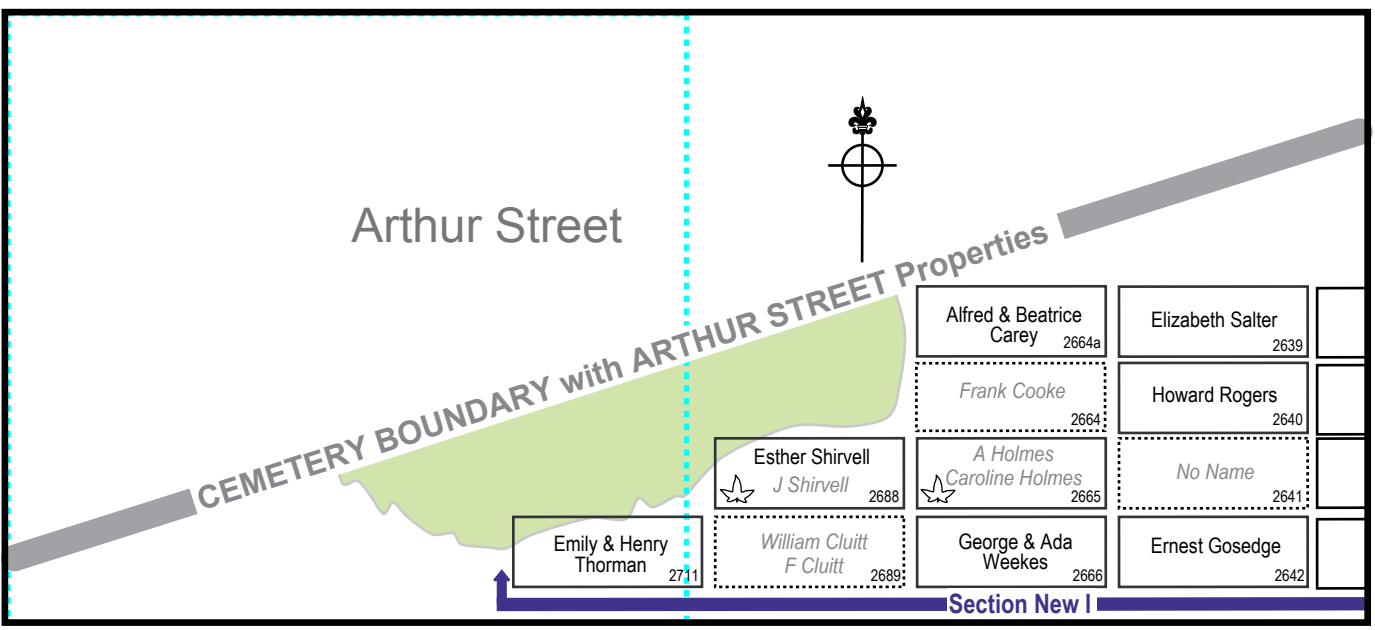

Map RSHG 056

Map RSHG 045

A

B

1

Map RSHG 050

**RYDE SOCIAL HERITAGE GROUP**  
© Ryde Social Heritage Group 2009

This Map has been produced by the Ryde Social Heritage Group. It is a work in progress and there is no guarantee of absolute accuracy. Alterations and/or additions will be made as further or more accurate information becomes available to the Group.

**NOTE: Please read the WARNINGS on the Legend Sheet**

**RYDE NEW CEMETERY**

APPROXIMATE SCALE ONLY

0 ————— 5  
METRES

Drawn:	David Earle
Surveyed:	David Earle
Print Date:	
Legend available as a separate sheet	